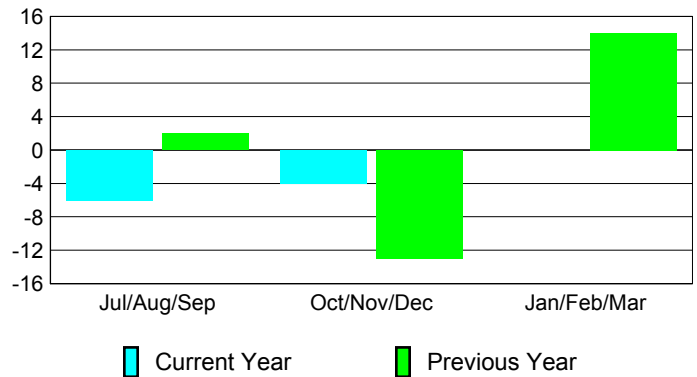

Membership Results
2012-2013

Membership
2011-2012

| Month | Net Memb Goal | Actual New Memb | Actual Dropped Memb | Gain/Loss of Memb | Gain/Loss of Memb |
|---------------|---------------|-----------------|---------------------|-------------------|-------------------|
| Jul/Aug/Sep | | 27 | -33 | -6 | 2 |
| Oct/Nov/Dec | | 42 | -46 | -4 | -13 |
| Jan/Feb/Mar | | | | | 14 |
| Totals | | 69 | -79 | -10 | 3 |

Membership Results 2012-2013

Goal, New, Dropped, Gain/Loss

Comparison of Membership Gain/Loss

Current Year Compared to the Previous Year

Gender Comparison 2012-2013

Jan/Feb/Mar

Male

Female