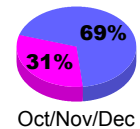

Membership Results
2012-2013

Membership
2011-2012

| Month | Net Memb Goal | Actual New Memb | Actual Dropped Memb | Gain/Loss of Memb | Gain/Loss of Memb |
|---------------|---------------|-----------------|---------------------|-------------------|-------------------|
| Jul/Aug/Sep | | 27 | -33 | -6 | 2 |
| Oct/Nov/Dec | | 42 | -46 | -4 | -13 |
| Jan/Feb/Mar | | | | | 14 |
| Totals | | 69 | -79 | -10 | 3 |

Membership Results 2012-2013

Goal, New, Dropped, Gain/Loss

Comparison of Membership Gain/Loss

Current Year Compared to the Previous Year

Gender Comparison 2012-2013

Jan/Feb/Mar

Male

Female