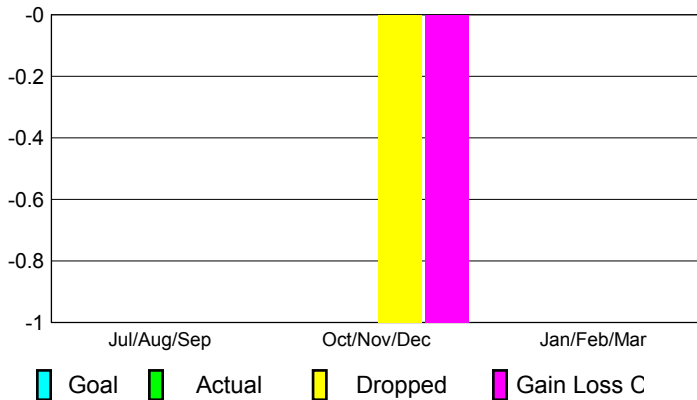

2012-2013 GMT Reports for District (or Undistricted) **District 6 W**

GMT: **Jeff Kriz**

Location: **COLORADO**

GMT CA: **1**

CLUBS

Club Results
2012-2013

Clubs
2011-2012

| Month | New Club Goal | Actual New Clubs | Actual Dropped Clubs | Gain/Loss of Clubs | Gain/Loss of Clubs |
|---------------|---------------|------------------|----------------------|--------------------|--------------------|
| Jul/Aug/Sep | | 0 | 0 | 0 | 0 |
| Oct/Nov/Dec | | 0 | -1 | -1 | 0 |
| Jan/Feb/Mar | | | | | 0 |
| Totals | | 0 | -1 | -1 | 0 |

Club Results 2012-2013

Goal, New, Dropped, Gain/Loss

Comparison of Club Gain/Loss

Current Year Compared to the Previous Year

YTD Status Quo Clubs 2012-2013

Status Quo Clubs Compared to Status Quo Members

MEMBERSHIP