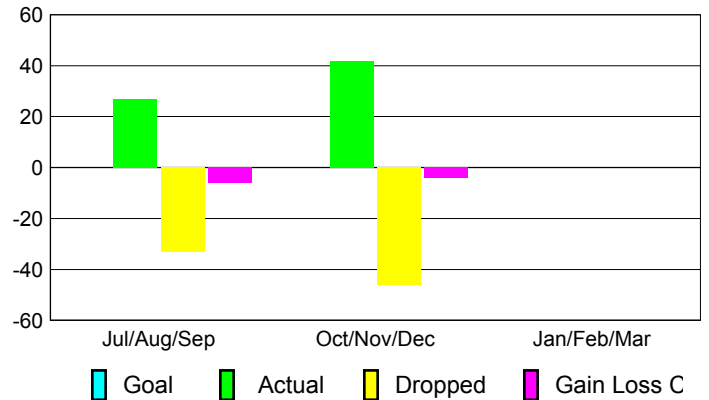

Membership Results 2012-2013

Goal, New, Dropped, Gain/Loss

Comparison of Membership Gain/Loss

Current Year Compared to the Previous Year